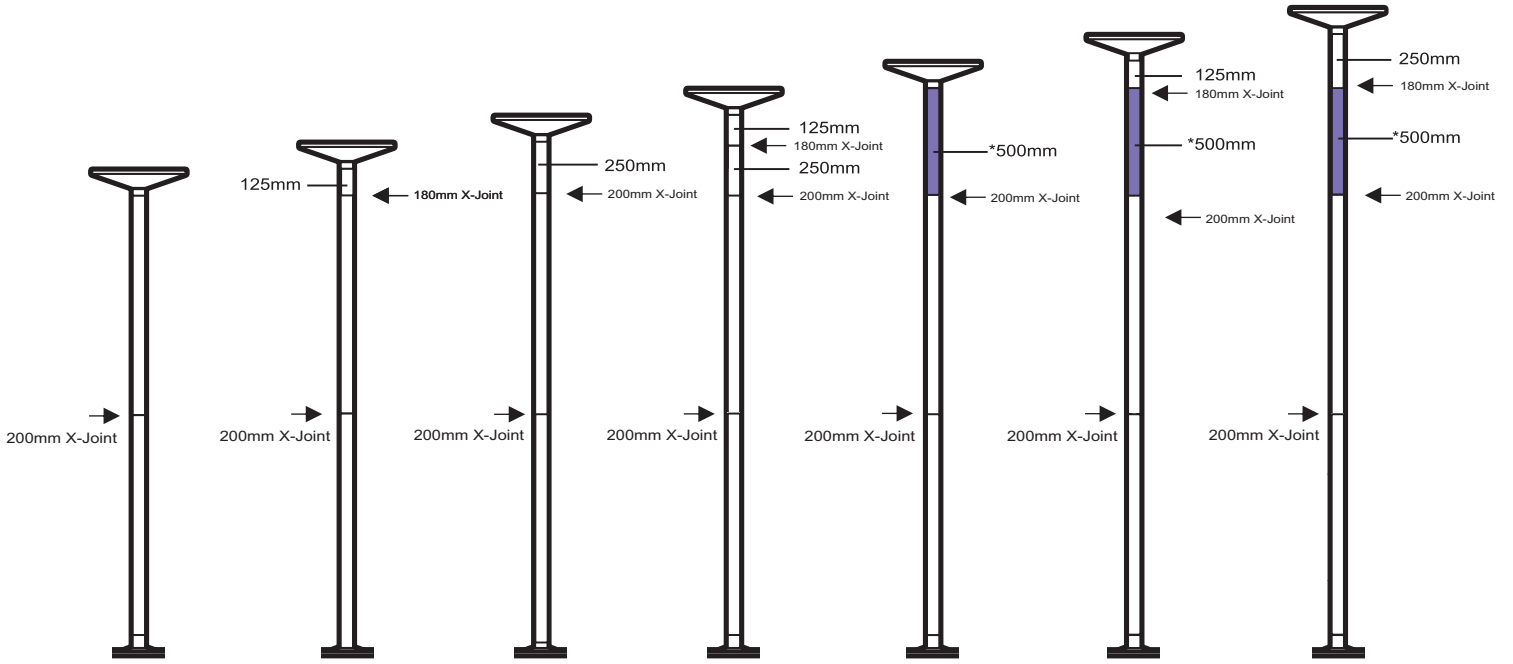

**EXTRA X-JOINT REQUIRED WHEN USING 5 OR MORE TOTAL PIECES (EACH SET COMES WITH 3 X-JOINTS)
 IT IS BEST TO PURCHASE LARGER EXTENSIONS AND USE LESS X-JOINTS
 THE SAME X-JOINTS ARE USED FOR THE X-PERT & THE X-POLE SPORT/KENDRA SPORT POLE
 JUST NEED TO SPECIFY 45MM OR 50MM**

PLEASE CALL THE OFFICE FOR CEILING HEIGHTS HIGHER THAN 11FT 10IN

2235-2375mm
88" - 93.5"
7ft.4" - 7ft.9"

2360-2500mm
93" - 98.5"
7ft.9" - 8ft.2"

2485-2620mm
97.8" - 103.25"
8ft.2" - 8ft.7"

2610-2745mm
102.75" - 108"
8ft.7" - 9ft

2735-2870mm
107.75" - 113"
9ft - 9ft.5"

2860-2995mm
112.5" - 118"
9ft.5" - 9ft.10"

2985-3120mm
117.5" - 123"
9ft.10" - 10ft.3"

2985-3120mm
117.5" - 123"
9ft.10" - 10ft.3"

3110-3245mm
122.5" - 127.8"
10ft.3" - 10ft.7"

3235-3370mm
127.4" - 132.7"
10ft.7" - 11ft

3235-3370mm
127.4" - 132.7"
10ft.8" - 11ft

3360-3495mm
132.3" - 137.6"
11ft.1" - 11ft.5"

3485-3620mm
137.2" - 142.5"
11ft.6" - 11ft.10"

Size achievable from the box with 125mm & 250mm extensions