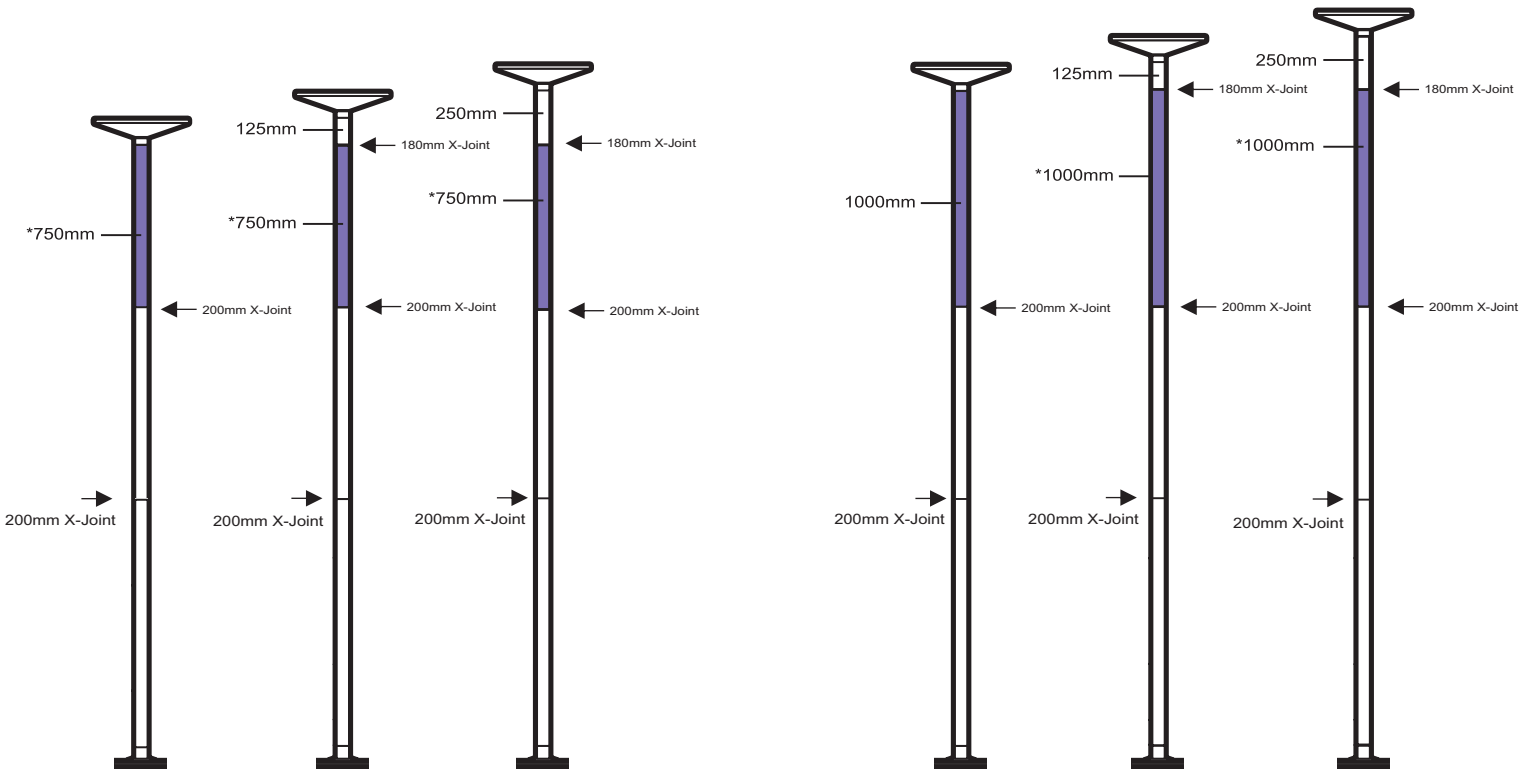

**EXTRA X-JOINT REQUIRED WHEN USING 5 OR MORE TOTAL PIECES (EACH SET COMES WITH 3 X-JOINTS)
 IT IS BEST TO PURCHASE LARGER EXTENSIONS AND USE LESS X-JOINTS
 THE SAME X-JOINTS ARE USED FOR THE X-PERT & THE X-POLE SPORT/KENDRA SPORT POLE
 JUST NEED TO SPECIFY 45MM OR 50MM**

PLEASE CALL THE OFFICE FOR CEILING HEIGHTS HIGHER THAN 11FT 10IN

2235-2375mm
88" - 93.5"
7ft.4" - 7ft.9"

2360-2500mm
93" - 98.5"
7ft.9" - 8ft.2"

2485-2620mm
97.8" - 103.25"
8ft.2" - 8ft.7"

2610-2745mm
102.75" - 108"
8ft.7" - 9ft

2735-2870mm
107.75" - 113"
9ft - 9ft.5"

2860-2995mm
112.5" - 118"
9ft.5" - 9ft.10"

2985-3120mm
117.5" - 123"
9ft.10" - 10ft.3"

2985-3120mm
117.5" - 123"
9ft.10" - 10ft.3"

3110-3245mm
122.5" - 127.8"
10ft.3" - 10ft.7"

3235-3370mm
127.4" - 132.7"
10ft.7" - 11ft

3235-3370mm
127.4" - 132.7"
10ft.8" - 11ft

3360-3495mm
132.3" - 137.6"
11ft.1" - 11ft.5"

3485-3620mm
137.2" - 142.5"
11ft.6" - 11ft.10"

Size achievable from the box with 125mm & 250mm extensions